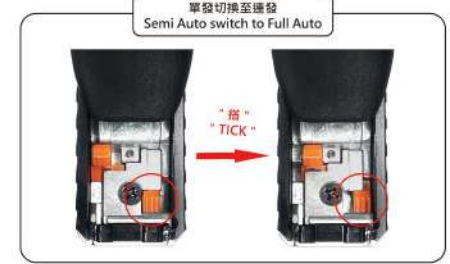

▲ 請勿使用超過6mm, 表面不平整或使用過之BB彈
Please do not use the BB bullets that are over 6mm, rough on surface or have been used.

4. 上彈匣 LOADING & RELEASING THE MAGAZINE

彈匣入鑰要點
入彈匣時推到底, 如聽「搭」一聲即到定位點, 壓下卸匣鈕, 彈匣即會脫落
注意: 務必用手托住彈匣, 以免造成掉落破壞
Load and release the magazine
While loading the magazine, push it inward to the bottom till a "tick" sound is heard. Press the magazine release catch, the magazine will fall off from the stock.
Attention: use hand to receive the magazine to prevent it from falling down to the ground.

5. 單連發系統切換 SEMI / FULL AUTO SYS SWITCH

將滑套向後拉, 將單連發選擇鈕往右移, 即可切換至連發系統。
Pull the slide back and move the single firing selector to right, change to full auto mode.

6. 爆炸圖 EXPLOSION

A 上滑套總成 Upper

B 下槍身總成 Receiver