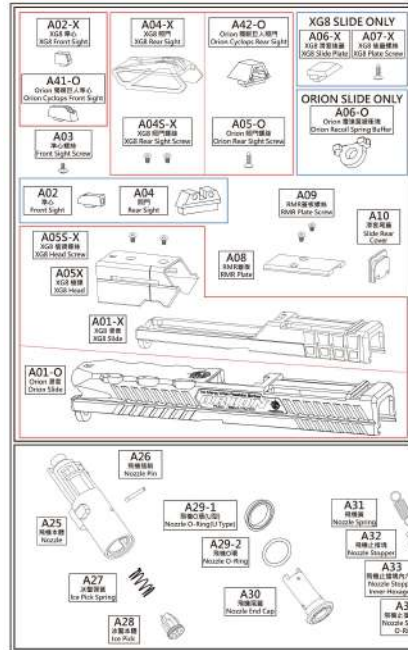

6. 爆炸圖 EXPLOSION

A 上滑套總成 Upper