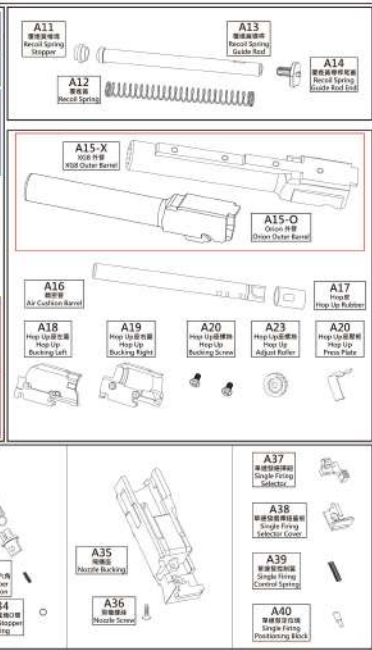

3. 彈匣裝填 MAGAZINE LOADING

BB彈裝填
裝填BB彈6mm (24+1發入)
Loading BB bullet
Load BB bullet in the magazine, 6mm (24+1 rounds only).
請依照圖示之排列方式裝填BB彈
Please follow the illustrative sequences to load the BB bullets.

▲ 請勿使用超過6mm, 表面不平整或使用過之BB彈
Please do not use the BB bullets that are over 6mm, rough on surface or have been used.

4. 上彈匣 LOADING & RELEASING THE MAGAZINE

彈匣入鑰要點
入彈匣時推到底, 如聽「搭」一聲即到定位點, 壓下卸匣鈕, 彈匣即會脫落
注意: 務必用手托住彈匣, 以免造成掉落破壞
Load and release the magazine
While loading the magazine, push it inward to the bottom till a "tick" sound is heard. Press the magazine release catch, the magazine will fall off from the stock.
Attention: use hand to receive the magazine to prevent it from falling down to the ground.

5. 單連發系統切換 SEMI / FULL AUTO SYS SWITCH

將滑套向後拉, 將單連發選擇鈕往右移, 即可切換至連發系統。
Pull the slide back and move the single firing selector to right, change to full auto mode.

6. 爆炸圖 EXPLOSION

A 上滑套總成 Upper

B 下槍身總成 Receiver