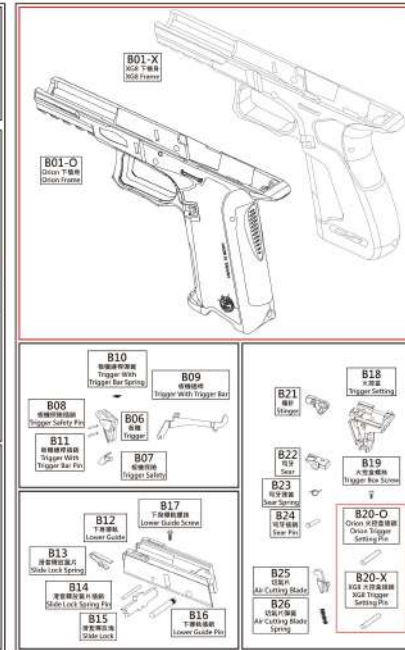

5. 單連發系統切換 SEMI / FULL AUTO SYS SWITCH

將滑套向後拉, 將單連發選擇鈕往右移, 即可切換至連發系統。
Pull the slide back and move the single firing selector to right, change to full auto mode.

6. 爆炸圖 EXPLOSION

A 上滑套總成 Upper

B 下槍身總成 Receiver