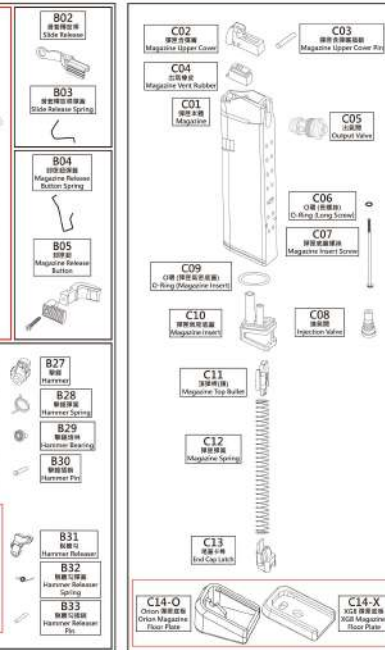

C 彈匣 Magazine

警告 WARNING

射擊時請戴護目鏡 Be sure to wear shooting glasses or Goggle when shooting.	不用時要把槍置於小孩拿不到的高處 Put the gun beyond the reach of kids.
不可用眼睛探槍口 Don't peep at the muzzle.	不可朝人、動物射擊 Don't aim at people, animal even if it is unloaded.
射擊的瞬間才可以手指接近扳機擊扣 Don't touch the trigger until the moment of shooting.	確定射擊的方向均安全後才可以射擊 After making sure that there is nobody nearby and can shooting.
不使用時, 應將彈匣取出, 並取下子彈 When the gun is not in use, remove the magazine and unload BB Bullets.	避免粗糙的動作, 以免發生危險 Avoid a rough operation, in case get hurt.